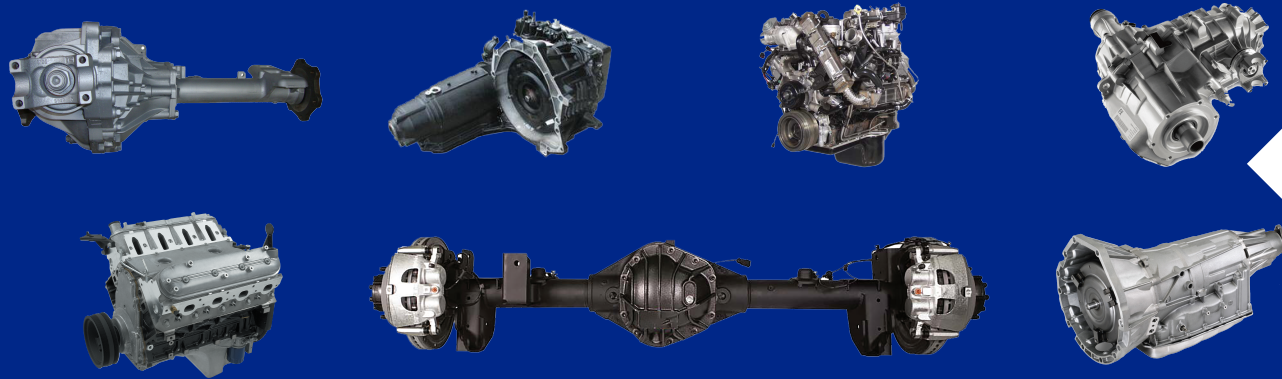

IT'S BETTER AT
Fred Beans
POWERTRAIN SOLUTIONS